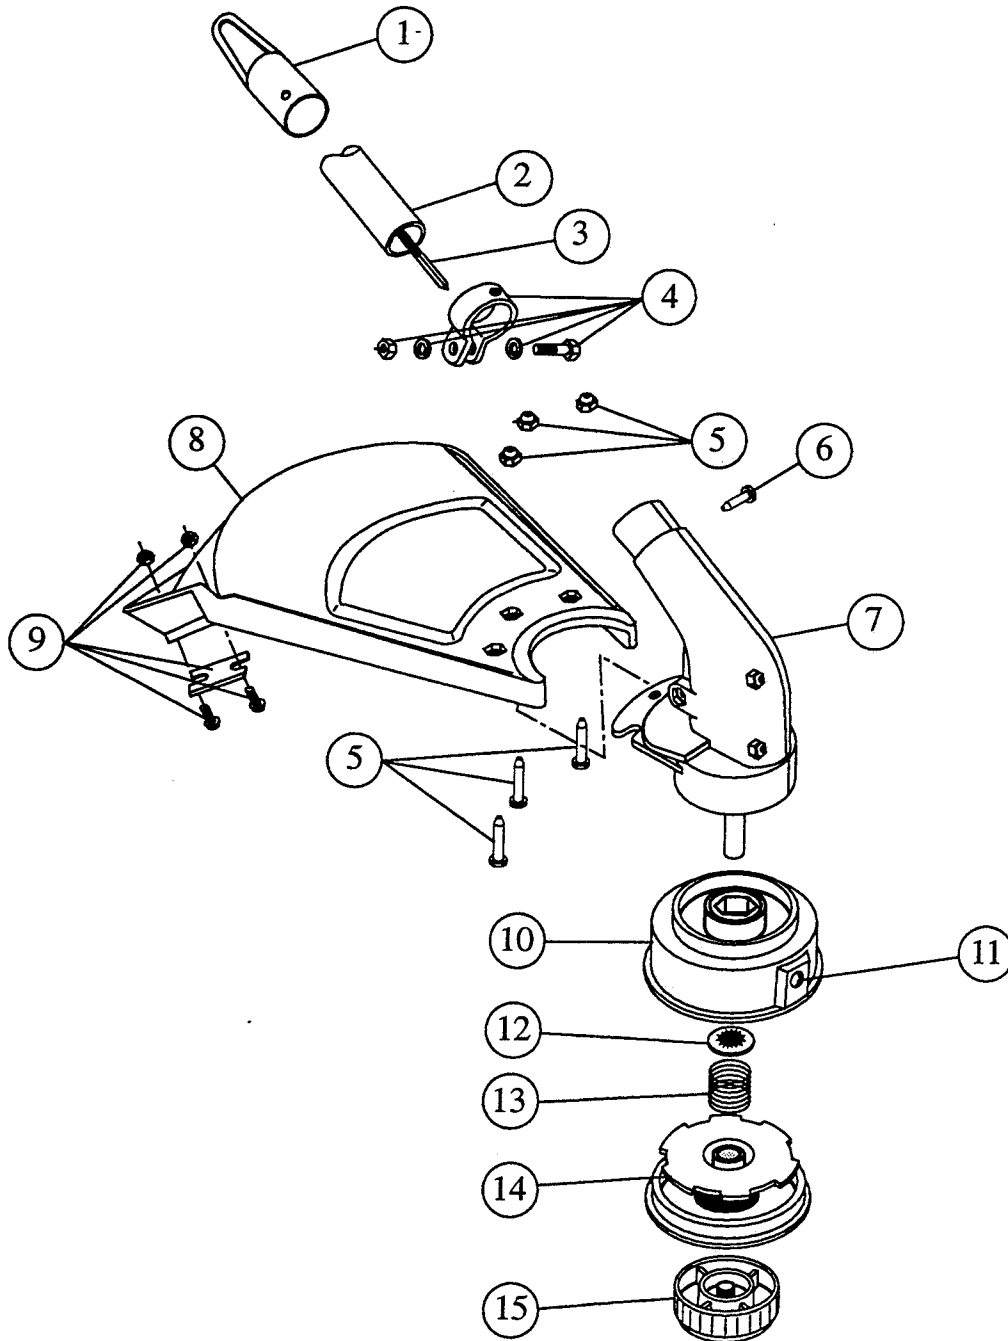

PARTS LIST - RYOBI SS720r
Serial no. 406147515 and greater.

<u>ITEM</u>	<u>PART NO.</u>	<u>PART NAME</u>
1	612605	Hanger
2	180689	Driver Shaft Housing
3	683608	Flexible Drive Shaft
4	153597	Clamp Assembly
5	180547	Guard Mounting Hardware
6	145569	Anti-Rotation Screw
7	180549	Gearbox Assembly
8	180548	Guard and Blade Assembly
9	180553	Blade Assembly
10	153619	Outer Spool and Eyelet Assembly

<u>ITEM</u>	<u>PART NO.</u>	<u>PART NAME</u>
11	145566	Eyelet
12	610660	Retainer (10 pack)
13	610317	Spring
14	153600	Inner Reel
15	153066	Bump Knob
*	610375	Monofilament Line, 50 feet
*	153577	Spool and Line Assembly
*		not shown